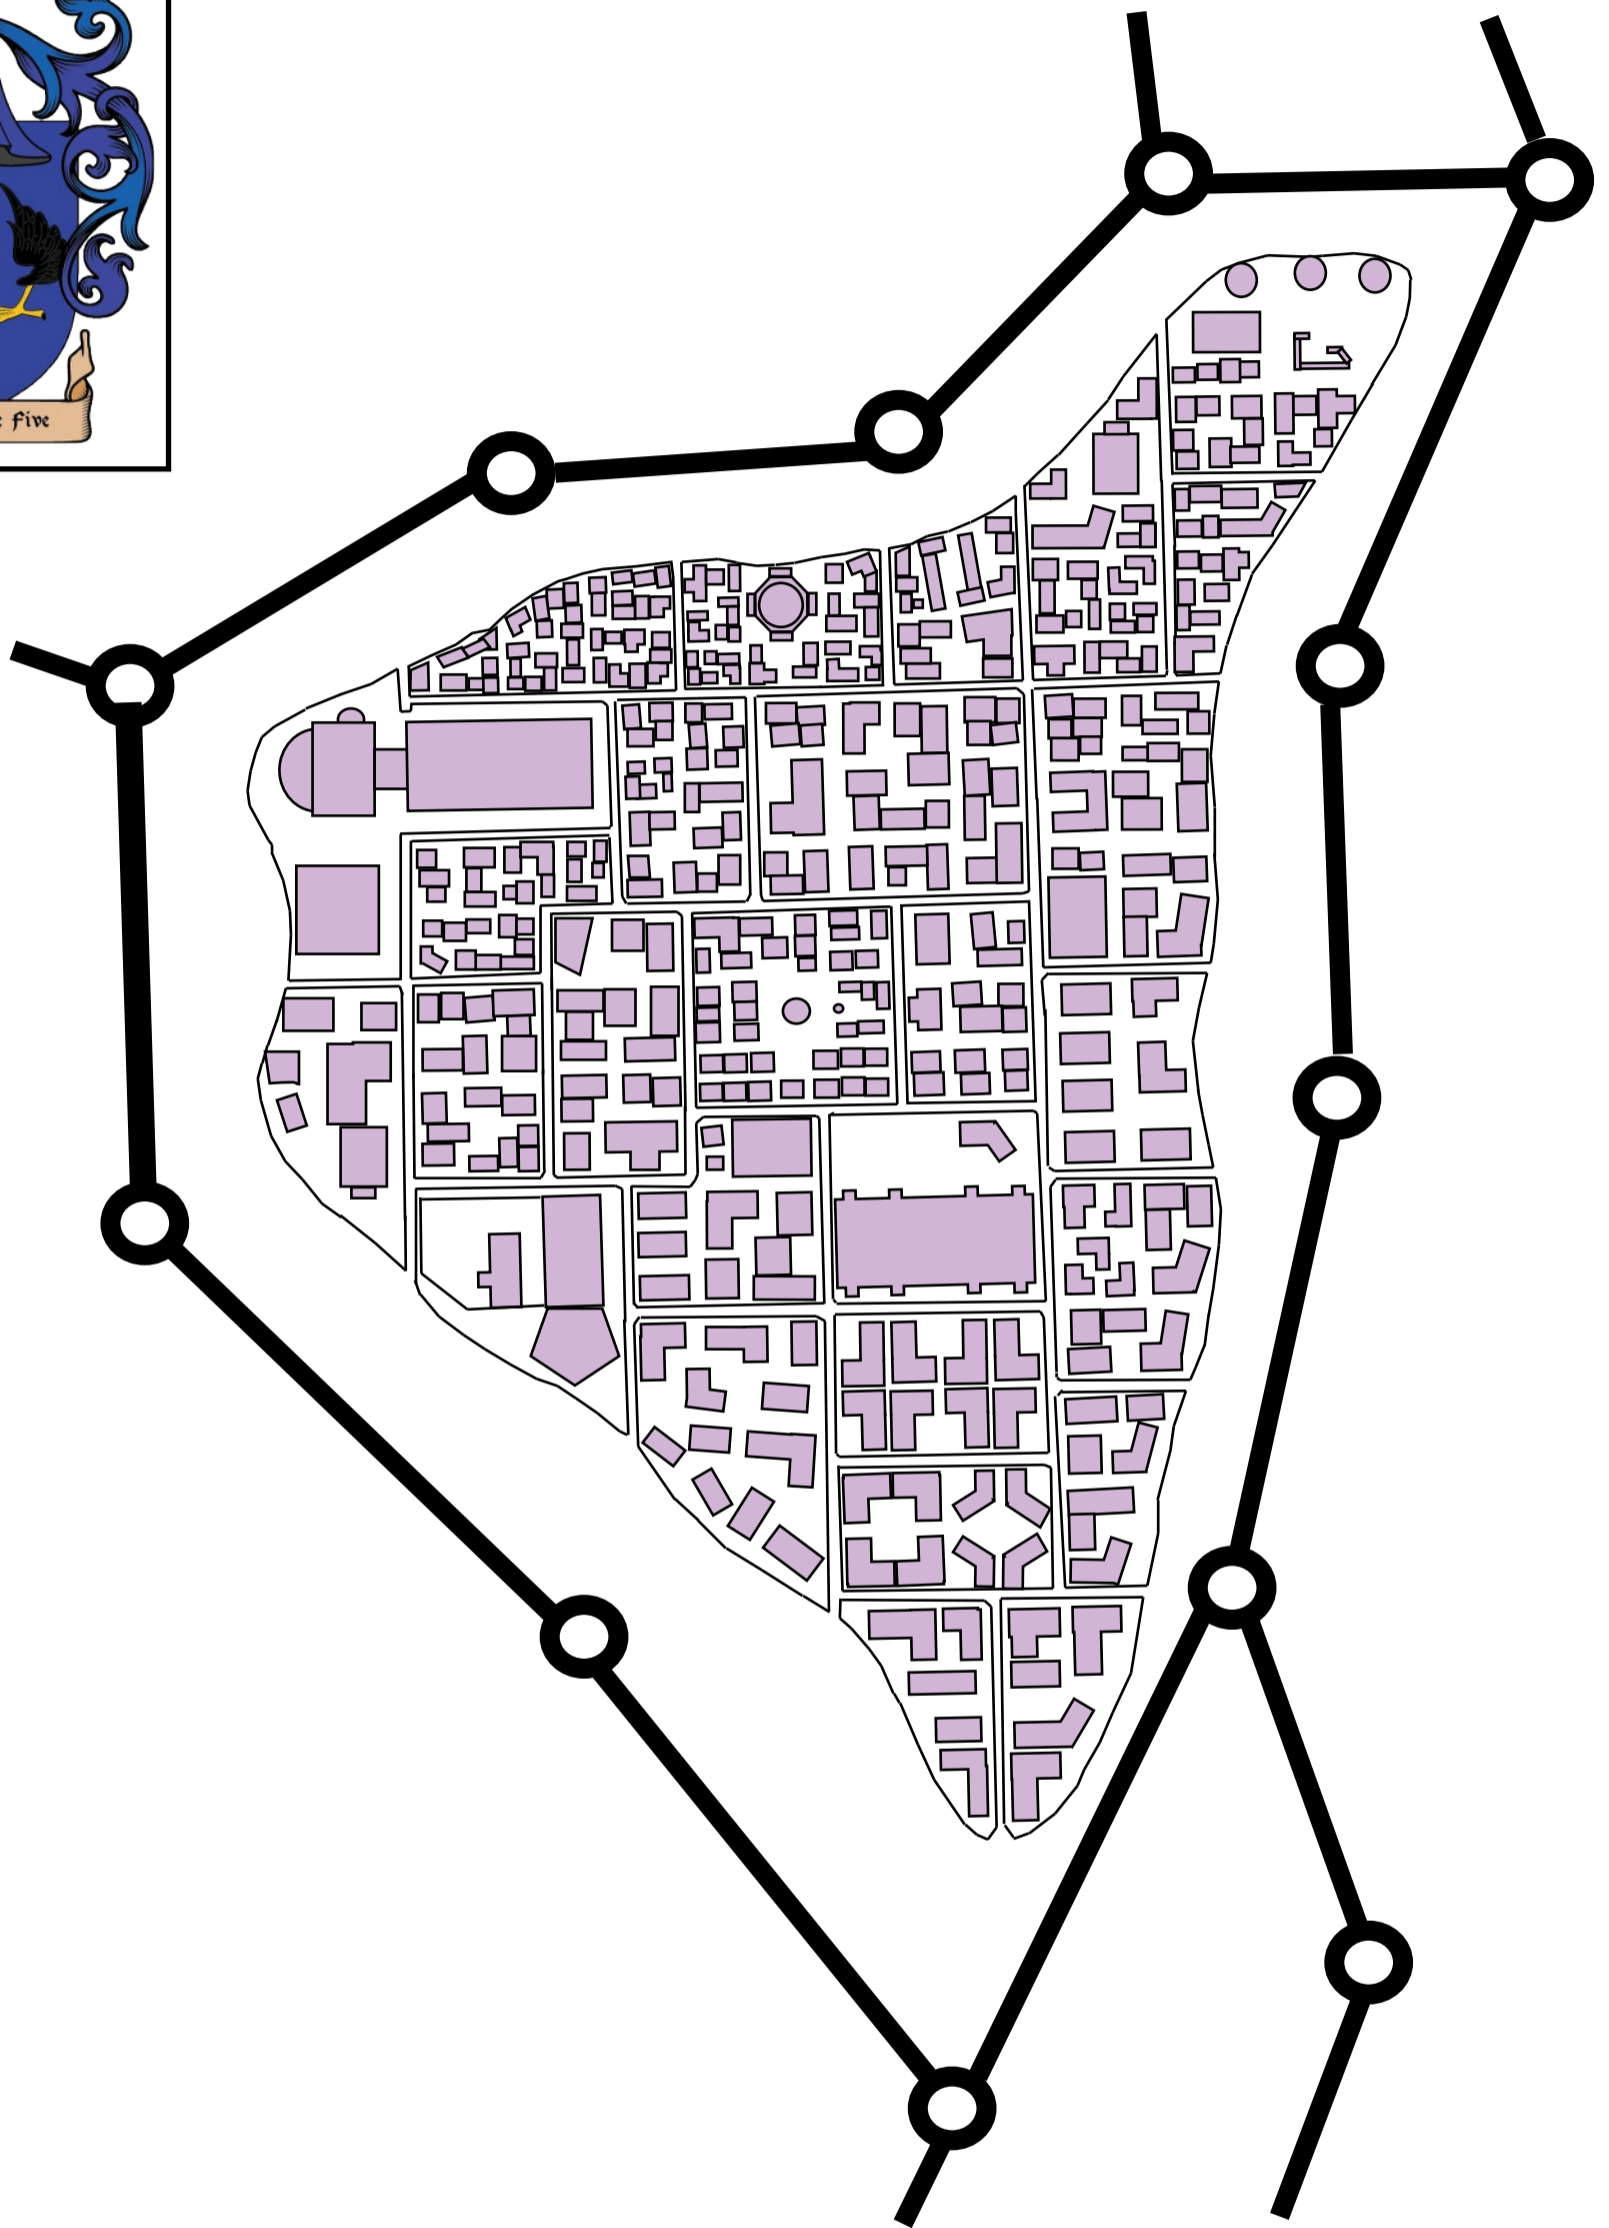

SPECULARUM Church District

Map by AllanP May 2012
Based on map from GAZ1;
With input from members of
The Piazza community
including agathokles, Ville
Lahde and Lozampotere
v1